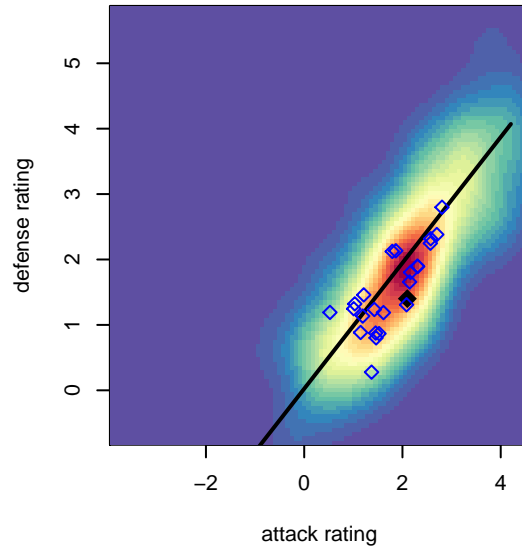

**attack and defense rating
relative to others at age
and all opponents in last 13 months**