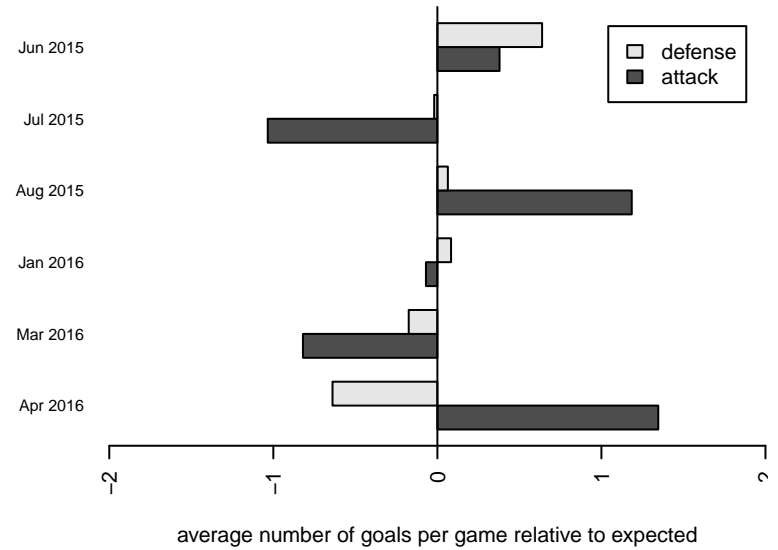

Performance relative to 13 month average