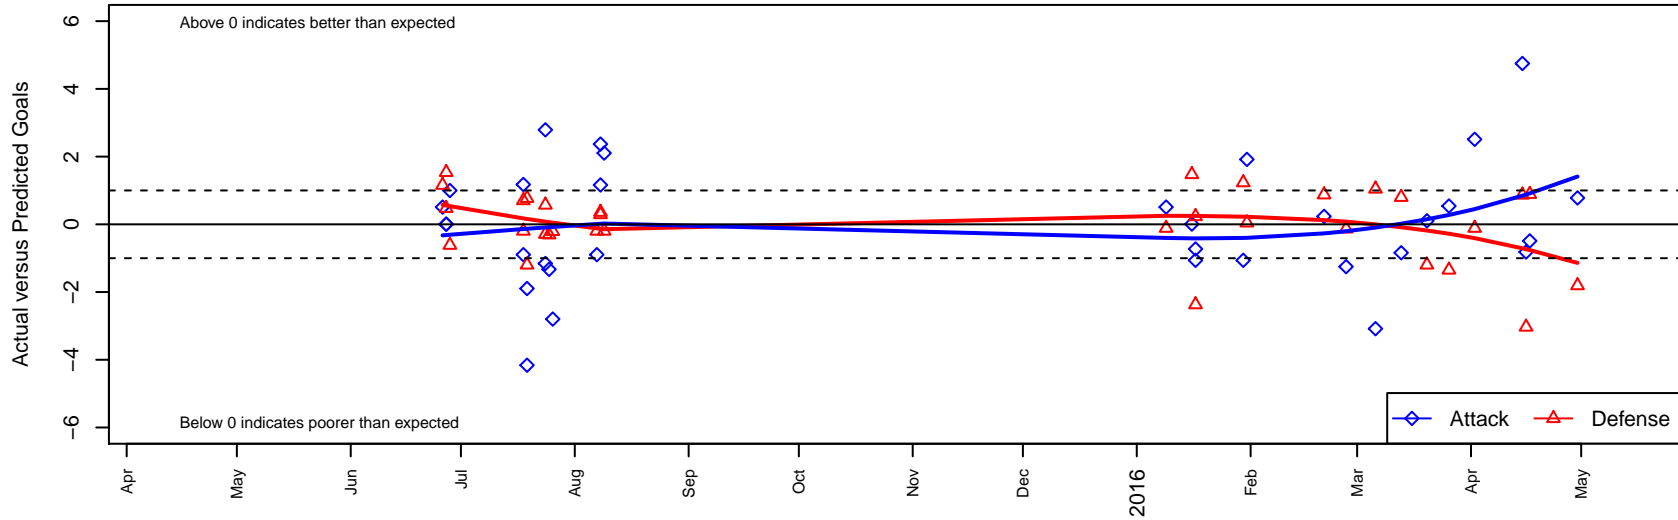

# PS Slammers Black G00

Puget Sound Slammers  
 Lacey, WA  
 G00 total strength=1305  
 attack=8.16 defense=4.06  
 fall league = PSPL Classic 1 U15

alt names used:  
 PS Slammers G00 Black  
 PS Slammers G00Black  
 Puget Sound Slammers G00 Black  
 Puget Sound Slammers G00Black  
 PS Slammers G00 Black  
 PS Slammers G00Black  
 PUGET SOUND SLAMMERS G00BLACK (WA)

**PS Slammers Black G00**  
 Dots are actual minus expected GF (blue circles) and GA (red triangles).  
 Blue line is smoothed change in attack strength. Red is smoothed change in defense strength.

**attack and defense variance (black dot)  
relative to other teams  
and top 10 in region**