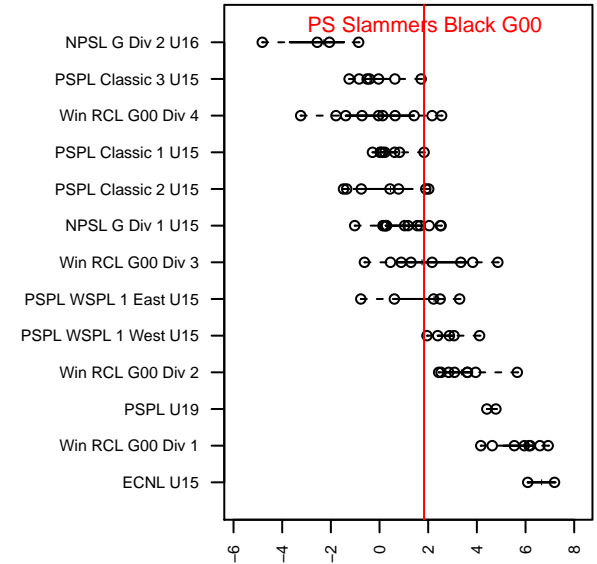

**attack and defense rating
relative to others at age
and all opponents in last 13 months**